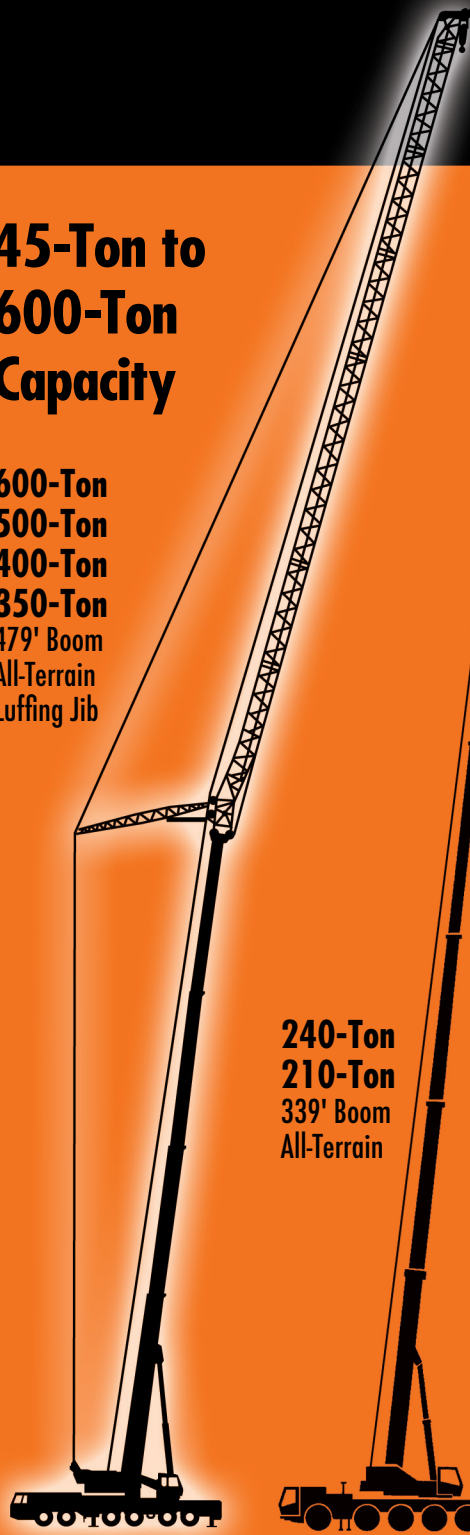

# Need a Lift?

**GREINER  
CRANE**

**800-782-2110**  
**greinercrane.com**

*Serving PA, MD, DE, NJ, NY, VA, WV, DC*  
Mount Joy, PA: 717-653-8111

- Hydraulic all-terrain and truck cranes
- Various lifting capacities and boom lengths
- Cranes and operators are ANSI, NCCCO, OSHA and MSHA certified
- Transport, escort and rigging services
- Hourly, daily, weekly and long-term rentals
- Cranes and operators available 24/7
- Customized Rigging
- Lift Plan Service

## 45-Ton to 600-Ton Capacity

**600-Ton**  
**500-Ton**  
**400-Ton**  
**350-Ton**  
479' Boom  
All-Terrain  
Luffing Jib

**240-Ton**  
**210-Ton**  
339' Boom  
All-Terrain

**210-Ton**  
**170-Ton**  
317' Boom  
All-Terrain

**130-Ton**  
**120-Ton**  
270' Boom  
All-Terrain

**115-Ton**  
275' Boom  
All-Terrain

**110-Ton**  
**80-Ton**  
197' Boom

**75-Ton**  
**60-Ton**  
**50-Ton**  
191' Boom

Fixed Working Platform  
170' Working Elevation

**45-Ton**  
146' Boom

**20-Ton**  
Carry Deck  
79' Boom